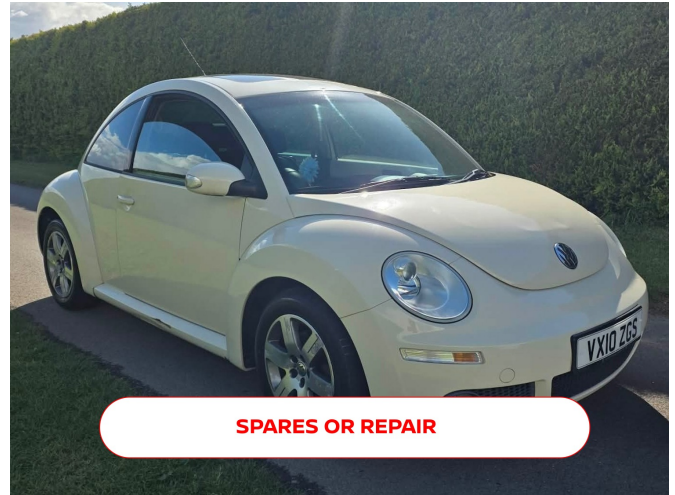

## Volkswagen Beetle 1.6 Luna 3dr

**£800**

Registration:	<b>VX10ZGS</b>
Exterior Colour:	<b>Beige</b>
Mileage:	<b>100688</b>
First Registration:	<b>2010</b>
Fuel:	<b>Petrol</b>
Transmission:	<b>Manual</b>
Doors:	<b>3</b>
Bodystyle:	<b>Hatchback</b>