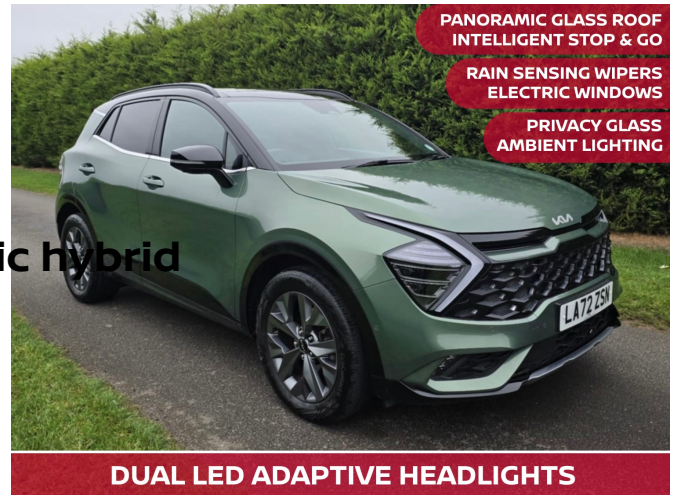

**APPROVED USED**

**POLESWORTH GARAGE LTD**

Grendon Road, Tamworth B78 1HA

Call us: 01827 895 125

**Kia Sportage 1.6T GDi HEV GT-Line S 5dr Auto AWD**

**£20750**

Registration: **LA72ZSN**  
Exterior Colour: **Green**  
Mileage: **62111**  
First Registration: **2023**  
Fuel: **Petrol/electric hybrid**  
Transmission: **Automatic**  
Doors: **5**  
Bodystyle: **Estate**