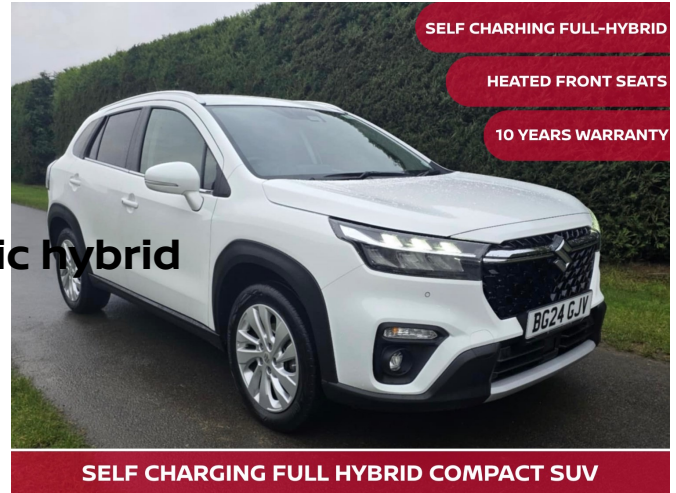

APPROVED USED

POLESWORTH GARAGE LTD

Grendon Road, Tamworth B78 1HA

Call us: 01827 895 125

Suzuki Sx4 s-cross 1.5 Hybrid Motion 5dr AGS

£18495

Registration:	BG24GJV
Exterior Colour:	White
Mileage:	18157
First Registration:	2024
Fuel:	Petrol/electric hybrid
Transmission:	Manual
Doors:	5
Bodystyle:	Hatchback